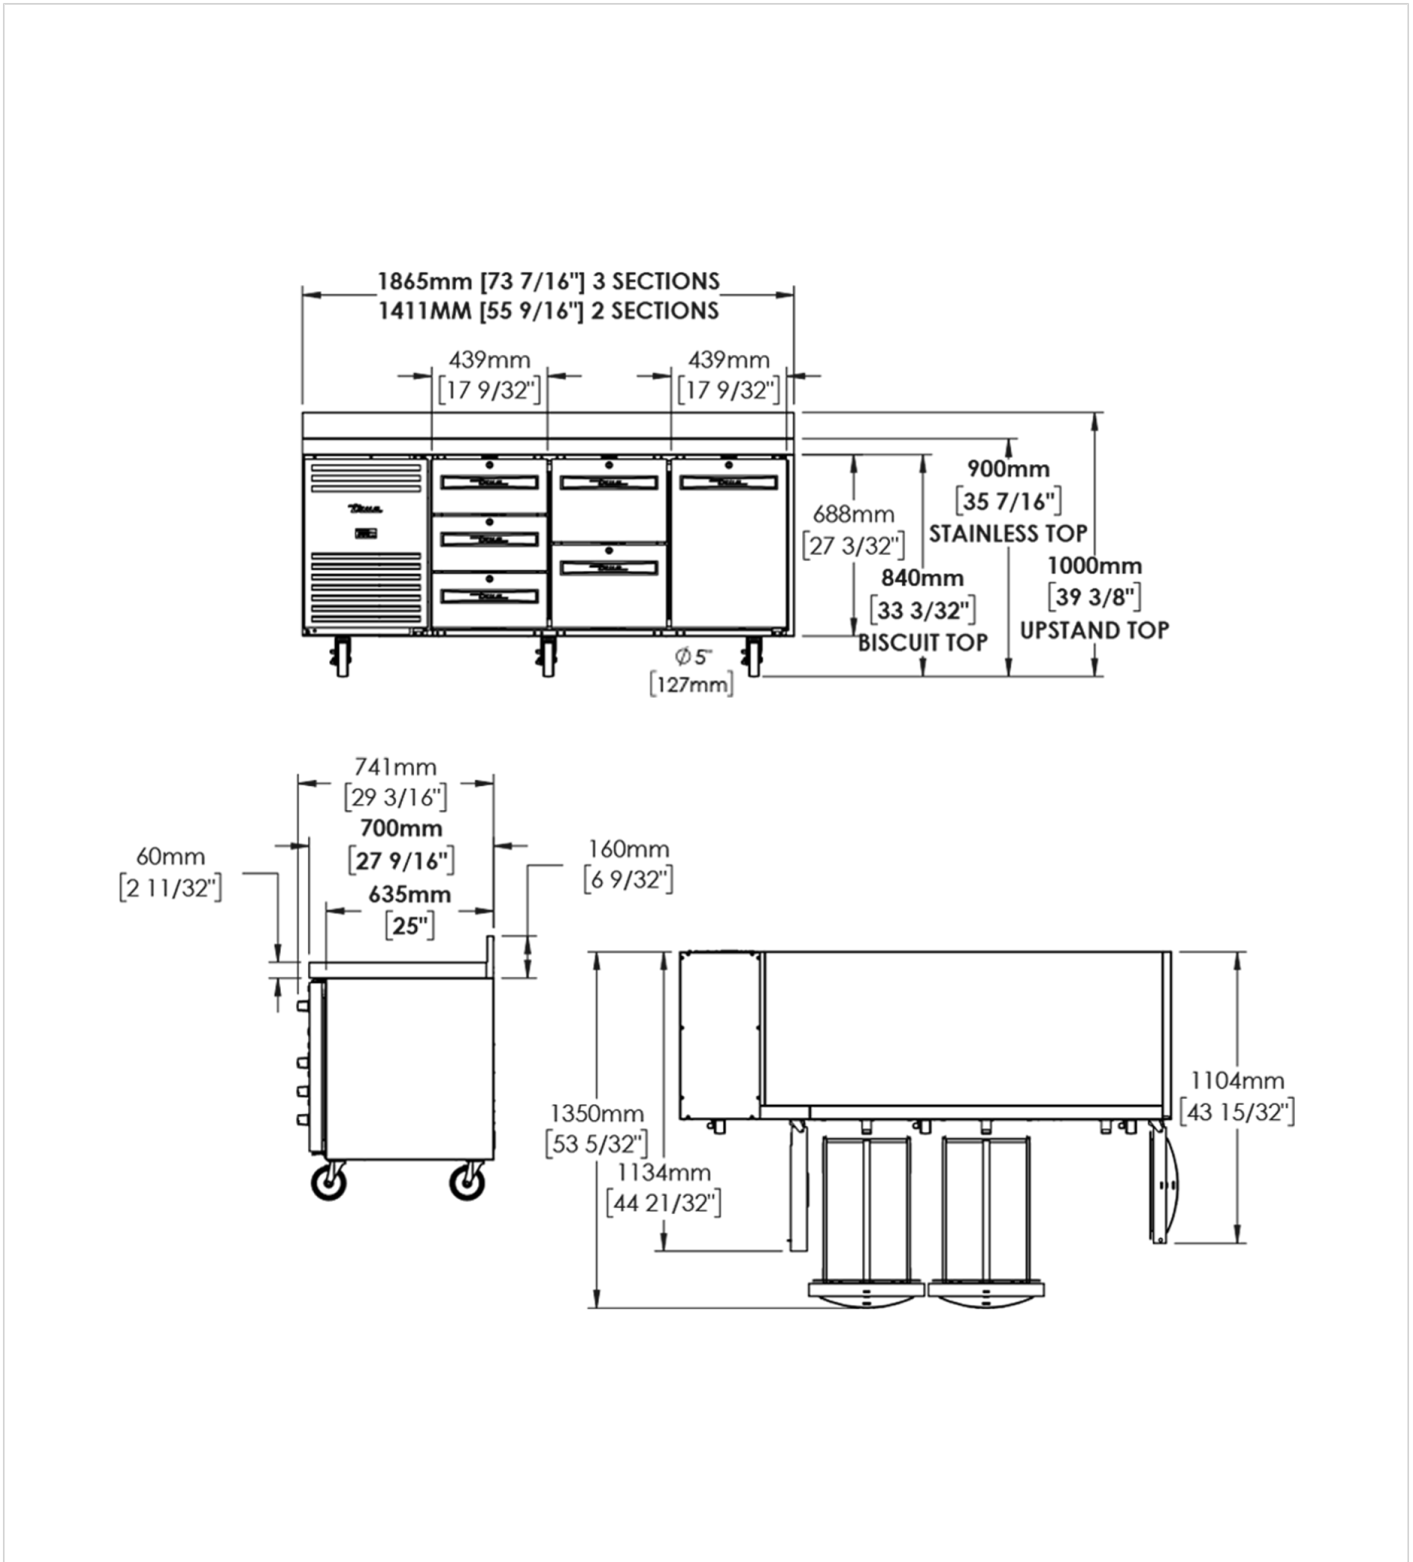

TCR1/2-CL-SS-DL-DR

 1/1 GN Counter Refrigerator, 2 Section

Dimensions		Build		Technical	
External Width (mm)	1411	Door Description	2 Solid Swing Doors	Temperature Holding	0.5 : 3.3°C
External Depth (mm)	700	Door Opening	Left Door opens left, Right Door opens right. Configurable and Field Reversible.	Refrigerant	R290
External Height (mm)	900	Exterior Construction	Stainless steel front & countertop, aluminium sides & rear	Voltage / Frequency / Phase	220-240V/50-60Hz/1
Exclusions	Depth does not include 41mm for door handles.	Interior Construction	Clear coated aluminium, stainless steel base	Amps	0.7
Net Volume (Litres)	166	Air Intake Position	Front	Wattage	161
Gross Volume (Litres)	420	Ventilation Position	Front	Climate Class	5
Supplied Shelves	4	Clearance Required	Zero back and sides	Operating Statement	Heavy Duty: This appliance is intended for use in ambient temperatures up to 40°C.
Shelf Size (L x D mm)	530 x 325	Cord Length (Meters)	2.74	Testing Standard	EN 16825
Internal Net Height (mm)	500	Standard w/ Locks	standard	EEC	A+
Unpackaged Weight (kg)	126			EI	13.8
Packaged Weight (kg)	137			kWh/24hr	0.84
Packaged Dimensions (W x D x H mm)	1563 x 801 x 1067			kWh/Annum	307
Supplied Supports	ø 127 mm castors (152 mm height). Plinth mountable			Defrost Type	Auto

TFIUK@truemfg.com
TrueGermCustomerService@truemfg.com
TrueRefAus@truemfg.com

TCR1/2-CL-SS-DL-DR

🇬🇧 1/1 GN Counter Refrigerator, 2 Section

Specifications subject to change without notice.
Chart dimensions rounded up to the next whole millimeter (inches rounded up to the 1/8")